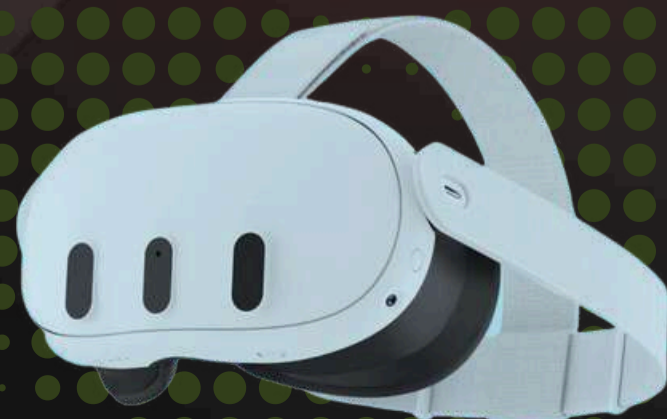

### INCLUDED RACING COMPONENTS

- MOZA VGS STEERING WHEEL
- MOZA SRP LOAD CELL PEDALS
- APEX SIMULATOR COCKPIT
- 40" LED TV AND STAND

Take your racing experience to new heights with our Virtual Reality (VR) setup. Step into the driver's seat and feel the rush of racing like never before. With our advanced VR technology, you'll be fully immersed in the racing experience, with realistic sensations and visuals that will leave you breathless.

## **VIRTUAL REALITY RIG**

### **INCLUDED RACING COMPONENTS**

- MOZA VGS STEERING WHEEL
- MOZA SRP LOAD CELL PEDALS
- APEX SIMULATOR COCKPIT
- 40" LED TV AND STAND
- VIRTUAL REALITY HEADSET

Experience the thrill of racing like never before with our unique big screen setup. With our high-quality visuals and sound, you'll feel like you're really at the track, surrounded by the sights and sounds of the racing action. Our big screen setup is the perfect way to take your racing experience to the next level.